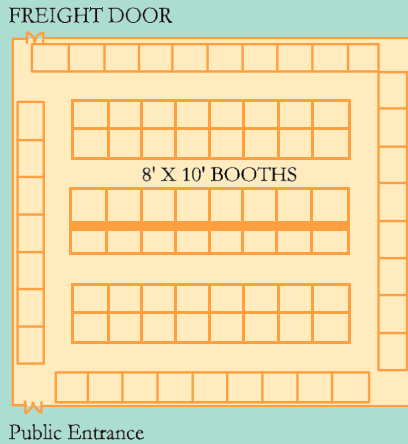

Meeting Room Floor Plans

LOBBY LEVEL FLOOR PLAN

GROUND FLOOR PLAN

CONVERTIBLE CONVENTION CENTER

Meeting Room Specifications

Room Name	Dimensions	Sq. Ft.	Ceiling Height	Theatre	Class room	Banquet Rounds	Conference	U-Shape	Hollow Square
Reflections On-The-Lake Ballroom		4,000	9'10"	600	250	300	200	N/A	N/A
Governor's Ballroom	133'3"x44'8"	5,895	10'2"	750	600	600	N/A	N/A	N/A
Governor's 1	22'x44'8"	982	10'2"	100	45	65	30	32	36
Governor's 2	22'x44'8"	982	10'2"	100	45	65	30	32	36
Governor's 3	22'x44'8"	982	10'2"	100	45	65	30	32	36
Governor's 4	22'x44'8"	982	10'2"	100	45	65	30	32	36
Governor's 5	22'x44'8"	982	10'2"	100	45	65	30	32	36
Governor's 6	22'x44'8"	982	10'2"	100	45	65	30	32	36
Chestnut Ridge Ballroom	88'8"x35'8"	3,168	9'10"	325	160	250	N/A	N/A	N/A
Chestnut A	44'4"x35'8"	1,584	9'10"	150	75	110	30	40	38
Chestnut B	44'4"x35'8"	1,584	9'10"	150	75	110	30	40	38
University Hall	80'9"x47'4"	3,936	8'8"	350	250	250	N/A	N/A	N/A
University 1	40'4"x35'8"	1,968	8'8"	140	75	125	30	40	38
University 2	40'4"x35'8"	1,968	8'8"	140	75	125	30	40	38
Seminar Rooms									
Seminar 1-2	43'6"x24"	828	7'9"	80	40	50	34	36	40
Seminar 1	19'3"x24'	414	7'9"	34	20	24	20	16	20
Seminar 2	19'3"x24'	414	7'9"	34	20	24	20	16	20
Seminar 3-4	43'6"x24"	828	7'9"	80	40	50	34	36	40
Seminar 3	19'3"x24'	414	7'9"	34	20	24	20	16	20
Seminar 4	19'3"x24'	414	7'9"	34	20	24	20	16	20
Training Rooms									
Training 1	31'x27'	837	8'8"	50	40	40	34	36	40
Training 2	12'x23'9"	285	8'8"	N/A	N/A	10	10		10
Training 3	14'x22'10"	285	8'8"	N/A	N/A	N/A	10	10	10
Training 4	34'x27'	918	8'8"	50	40	40	34	36	40
Ward Christopher Boardroom	18'10"x38'	684	8'6"	N/A	N/A	N/A	18	18	N/A
Golf Rooms (4)	15'10"x17'9"	280	7'10"	16	10	8	10	N/A	N/A
Oak Room	49'x24'6"	1,201	7'	70	35	56	30	25	30
Convention Center	116'x108'	12,528	30'	Convention Center areas can accommodate up to 90 8'x10' booths.					