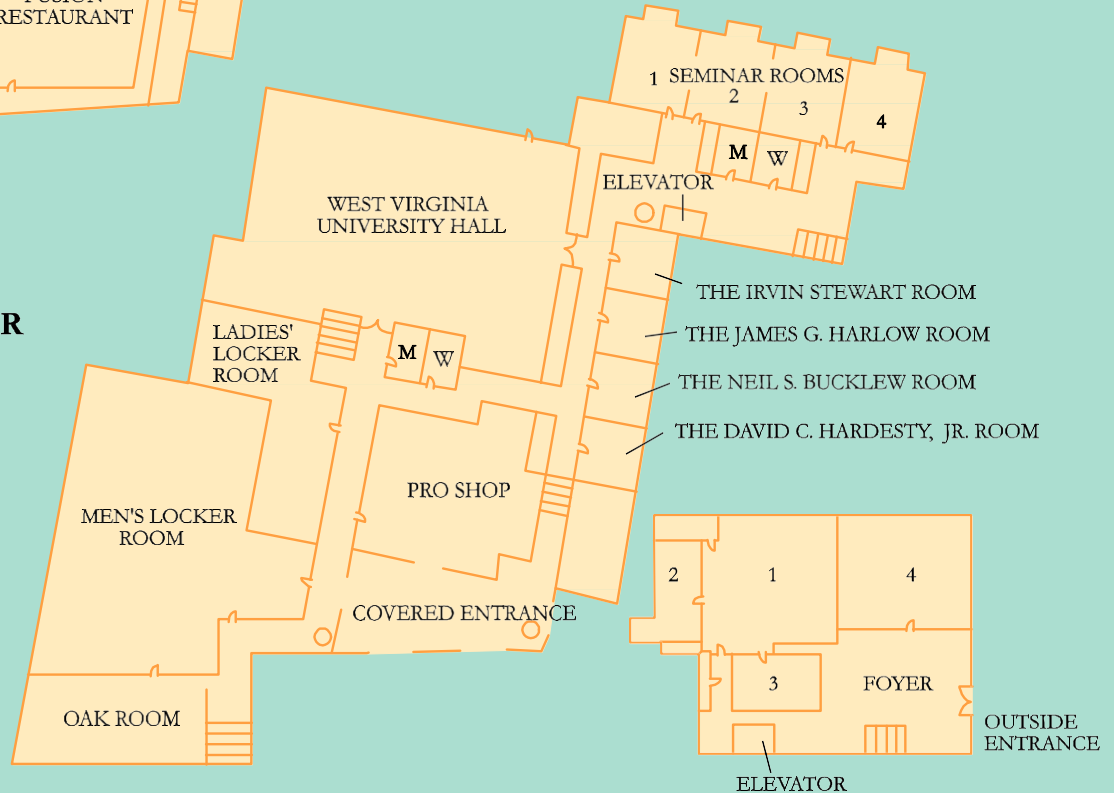

GROUND FLOOR PLAN